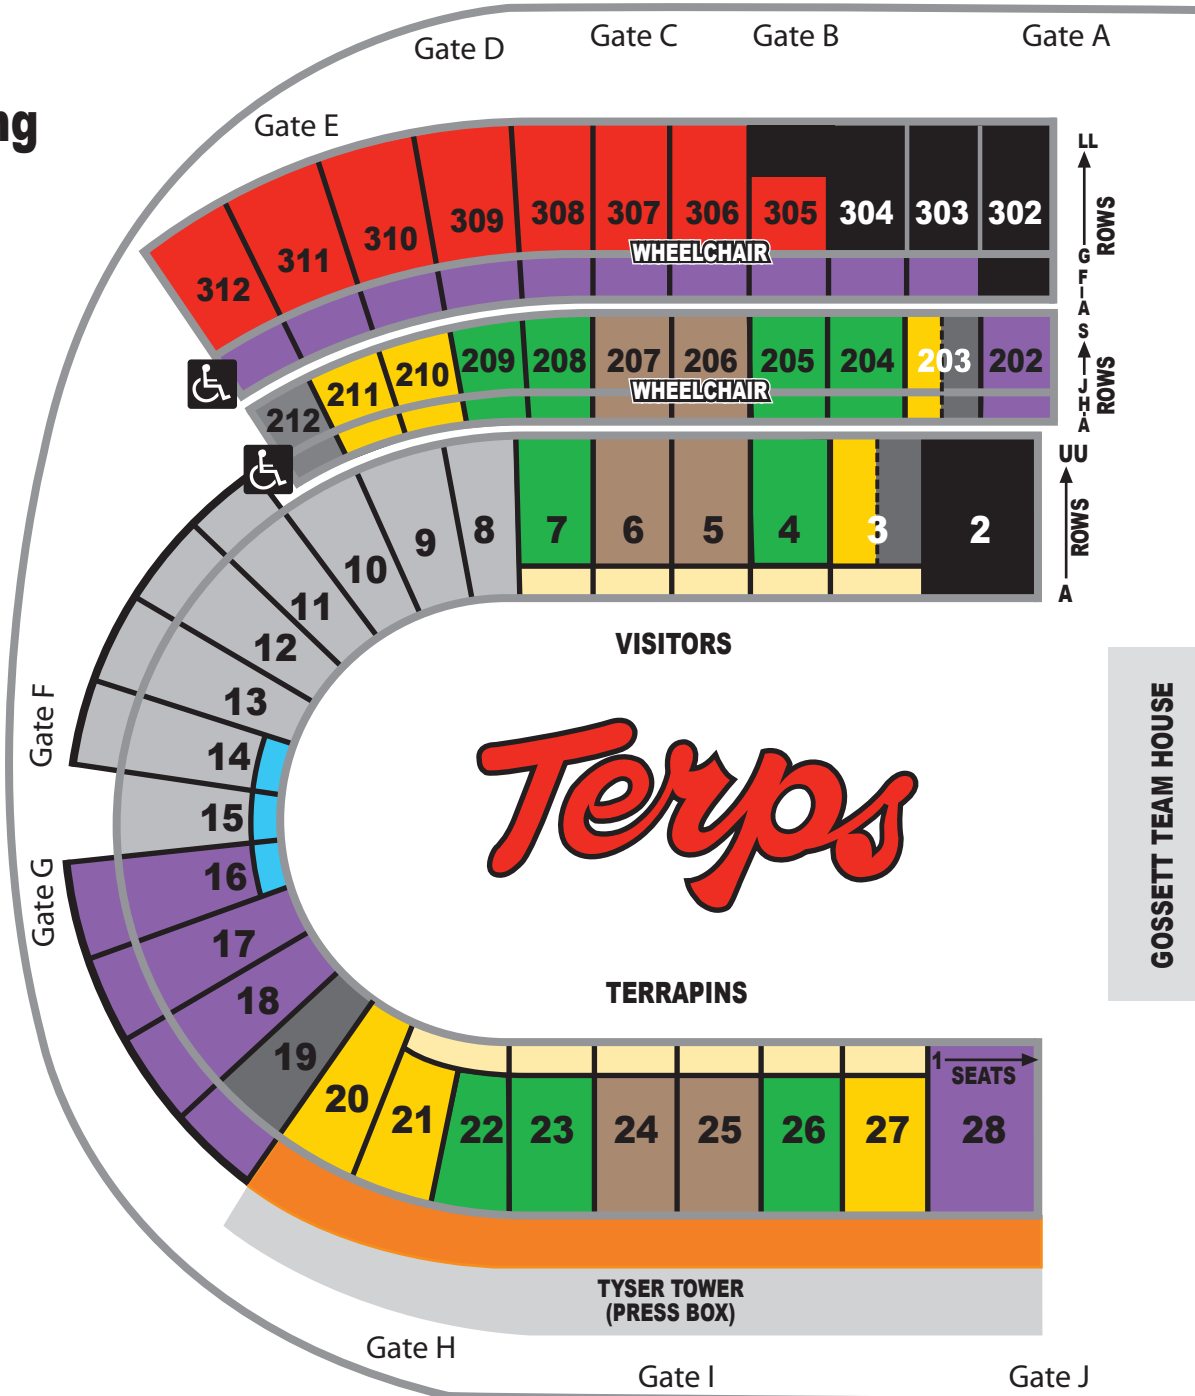

Chevy Chase Bank Field at Byrd Stadium

2009 Seating Chart

PREMIUM SEATING

- MEZZANINE SEATING (LONG-TERM & ANNUAL RIGHTS ONLY)

TERRAPIN CLUB SECTIONS

- DIRECTOR'S CIRCLE (\$25,000 AND ABOVE)
- TOP TERP (\$11,000 - \$24,999) (8 TICKETS)
- COACHES CLUB (\$5,500 - \$10,999) (6 TICKETS)
- SUPER TERRAPIN (\$2,200 - \$5,499) (4 TICKETS)

LIMITED AVAILABILITY
(SECTIONS 205/208/23/26)

- DIAMONDBACK (\$1,300 - \$2,199) & GOLD (\$650 - \$1,299) (4 TICKETS)

- SILVER 275 (\$275 - \$649) (4 TICKETS)
- SILVER (\$135 - \$274) (4 TICKETS)

- SOLD OUT

NON-TERRAPIN CLUB SECTIONS

- GENERAL PUBLIC (\$295)
- GENERAL PUBLIC DISCOUNT (\$205)
- FAMILY 4-PACK (\$500)
- GENERAL PUBLIC UPPER LEVEL (\$135)
- VISITING TEAM

STUDENT SECTIONS

- MARYLAND STUDENTS
- MARYLAND BAND