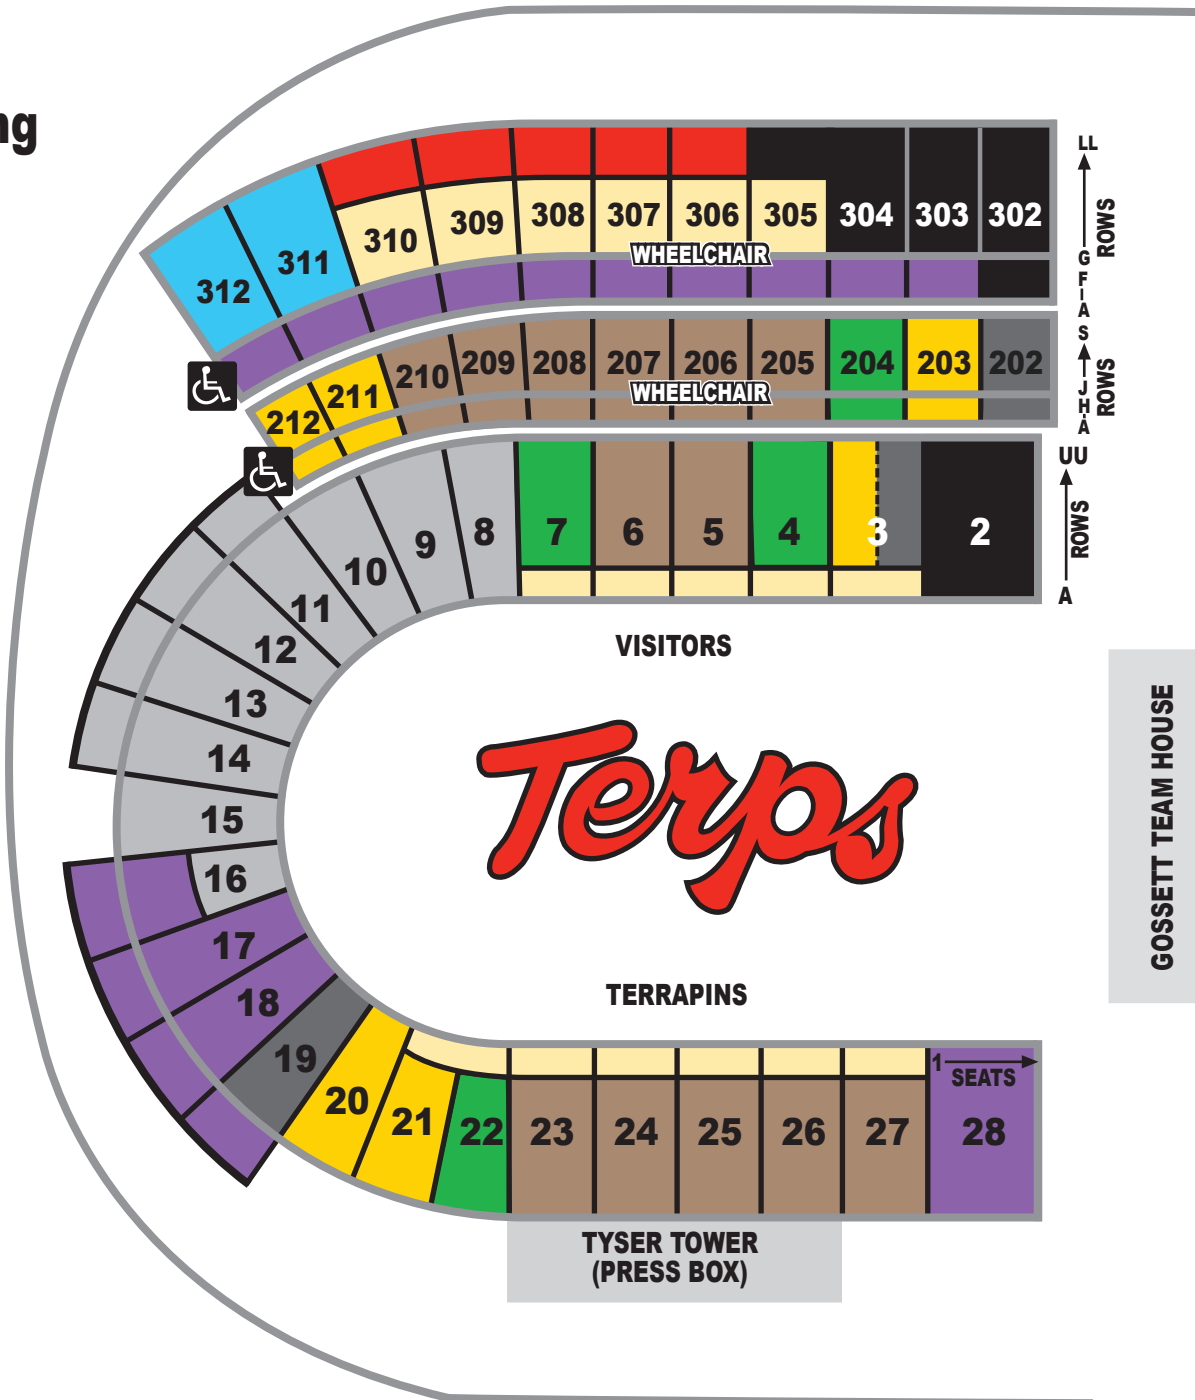

Chevy Chase Bank Field at Byrd Stadium

2008 Seating Chart

TERRAPIN CLUB SECTIONS

- DIRECTOR'S CIRCLE (\$25,000 AND ABOVE)
- TOP TERP (\$10,000 - \$24,999) (8 TICKETS)
- COACHES CLUB (\$5,000 - \$9,999) (6 TICKETS)
- SUPER TERRAPIN (\$2,000 - \$4,999) (4 TICKETS)

- DIAMONDBACK (\$1,200 - \$1,999)
- & GOLD (\$600 - \$1,999) (4 TICKETS)

- SILVER 250 (\$250 - \$599) (4 TICKETS)
- SILVER (\$125 - \$249) (4 TICKETS)

SOLD OUT

NON-TERRAPIN CLUB SECTIONS

- GENERAL PUBLIC (\$285)
- GENERAL PUBLIC DISCOUNT (\$187)
- FAMILY 4-PAK (\$588)
- RED ZONE (Includes Chairback) \$187
- VISITING TEAM

STUDENT SECTIONS

- MARYLAND STUDENTS